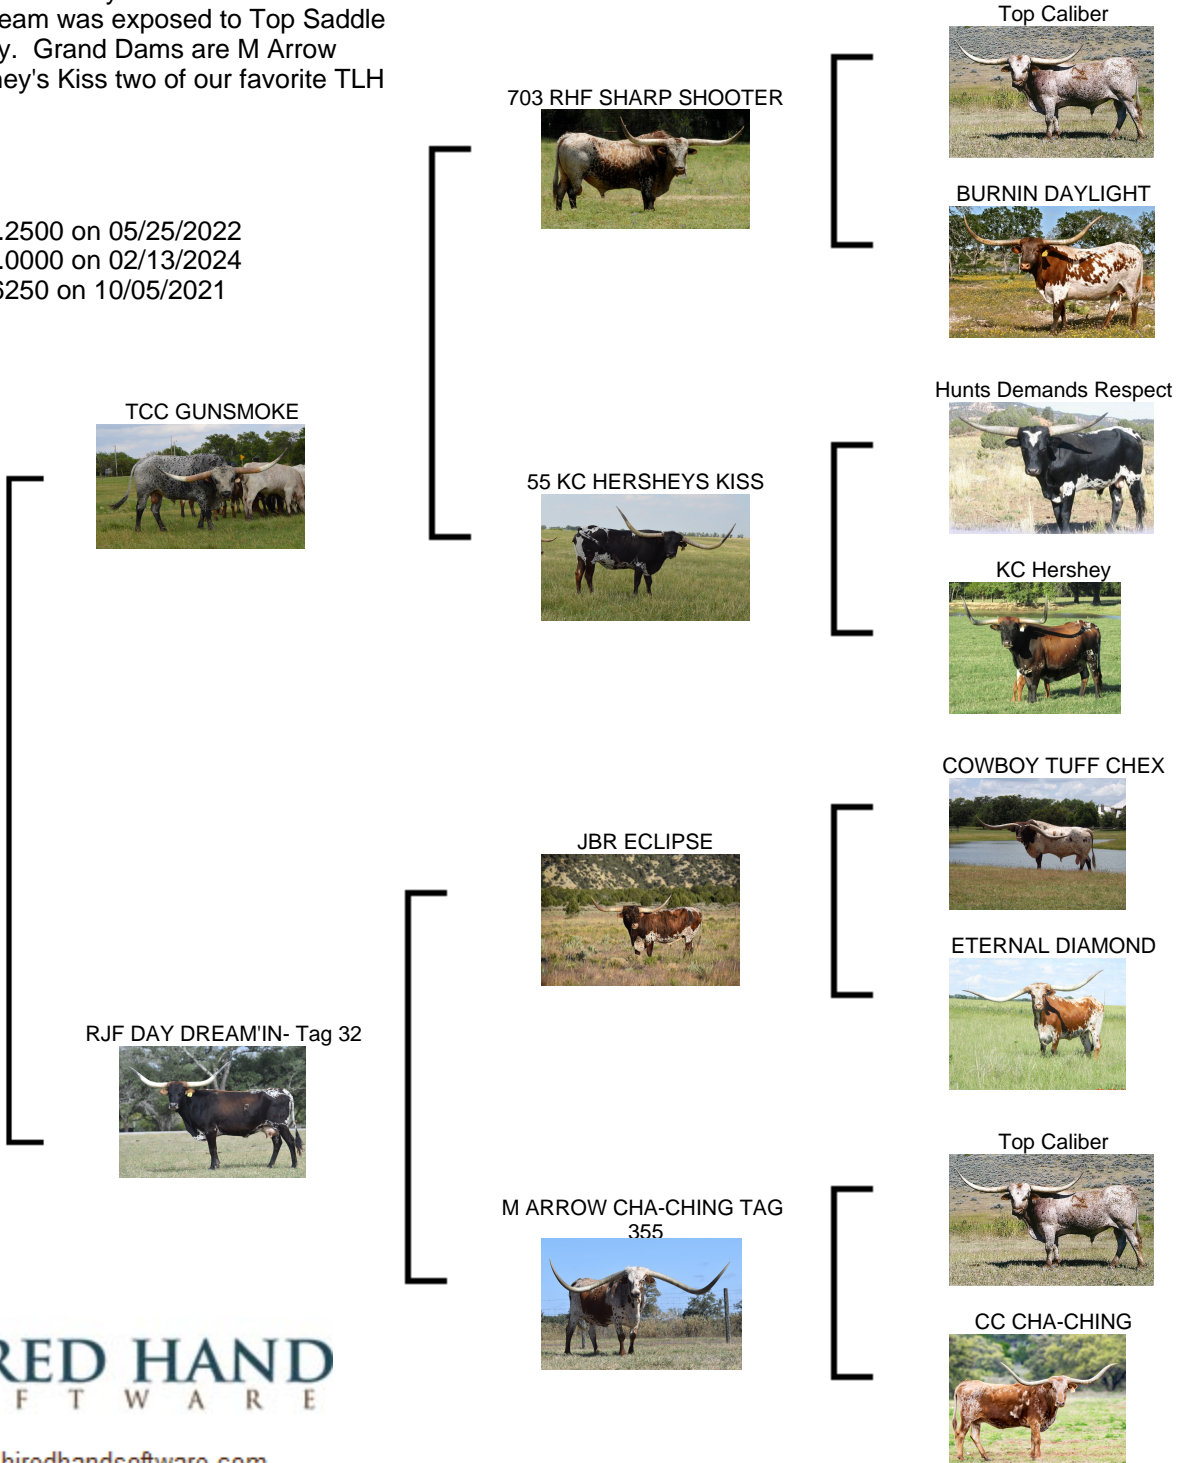

Courtesy of Commanders Place Longhorns

RJF Dream Catcher

Date of Birth: 06/17/2020
Registration 1: CI331271
Sale Price: \$
Breeder: Bill and Judy Meridith
Owner: Commanders Place Longhorns

Dream is a very nice heifer out of TCC Gunsmoke.
 Gunsmoke is out of 55 KC Hershey's Kiss! Purchased
 from the Manion herd, Dream was exposed to Top Saddle
 then PCC Run Away Gray. Grand Dams are M Arrow
 Cha-Ching and KC Hershey's Kiss two of our favorite TLH
 Cows.

Total Horn: 48.2500 on 05/25/2022
TTT: 56.0000 on 02/13/2024
Right Base: 9.6250 on 10/05/2021

RJF Dream Catcher

<http://www.hiredhandsoftware.com>