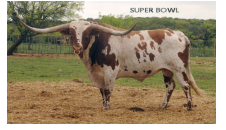

RJF REBEL'S LADY LOVE 302

Date of Birth: 01/19/2023
Registration 1: CTI342288
Breeder: BENTWOOD RANCH
Owner: BENTWOOD RANCH

Total Horn: 46.5000 on 10/03/2024
TTT: 44.0000 on 10/02/2024

RJF REBEL'S LADY LOVE 302

REBEL HR

WF COMMANDO

HR SLAM'S ROSE

TOUCHDOWN OF RM

DALGOOD'S OK SWOOP

HUNTS COMMAND RESPECT

Chopstick

J.R. GRAND SLAM

LLL ROSEMARY

SUPER BOWL

UNCURLED

SW HE'S OK

SLATER 922