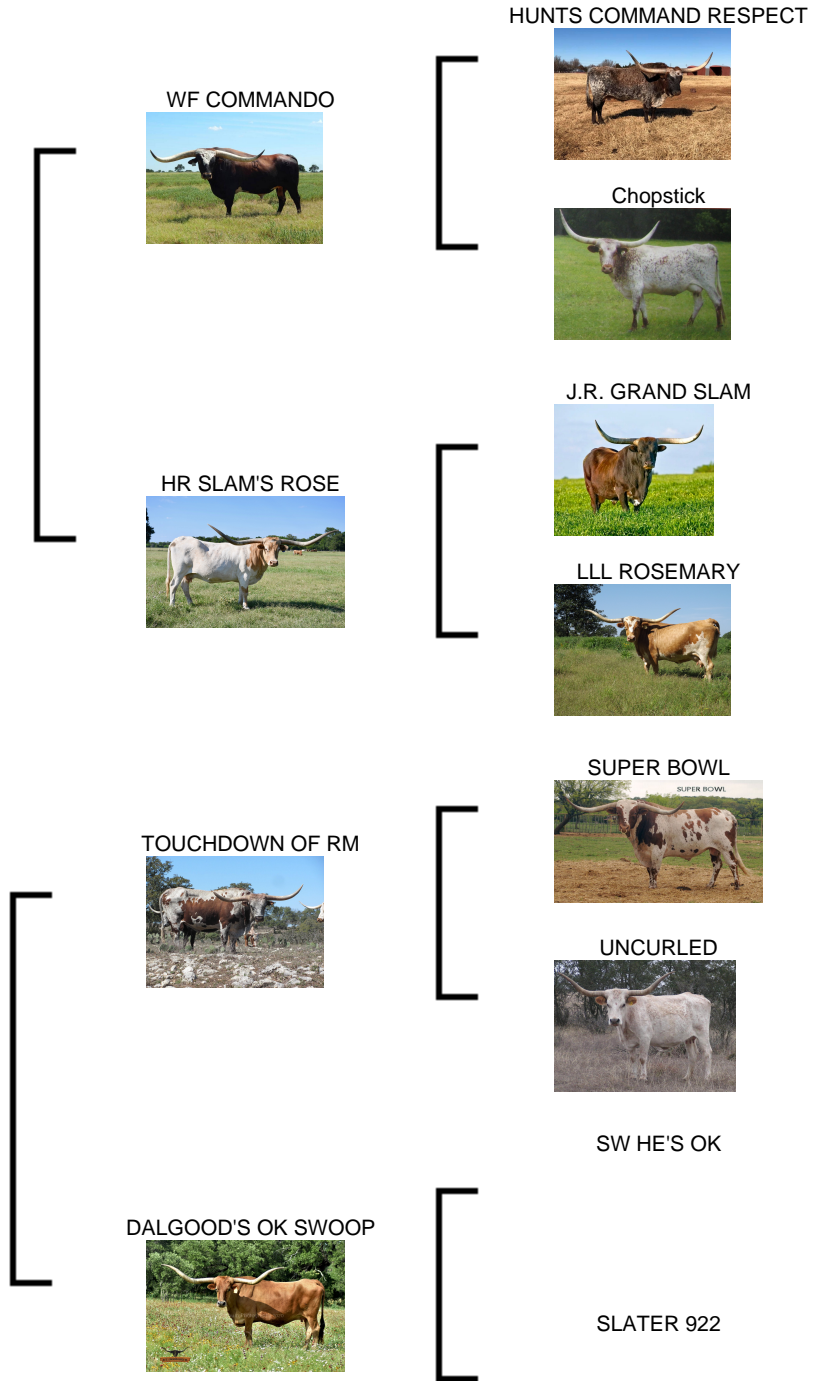

Courtesy of Justin Rombeck

RJF REBEL'S LADY LILLIE 304

Date of Birth: 01/19/2023
Registration 1: CTI342289
Breeder: BENTWOOD RANCH
Owner: BENTWOOD RANCH

Total Horn: 50.0000 on 10/03/2024
TTT: 45.7500 on 10/03/2024

RJF REBEL'S LADY LILLIE 304

WF COMMANDO

HR SLAM'S ROSE

TOUCHDOWN OF RM

DALGOOD'S OK SWOOP

HUNTS COMMAND RESPECT

Chopstick

J.R. GRAND SLAM

LLL ROSEMARY

SUPER BOWL

UNCURLED

SW HE'S OK

SLATER 922