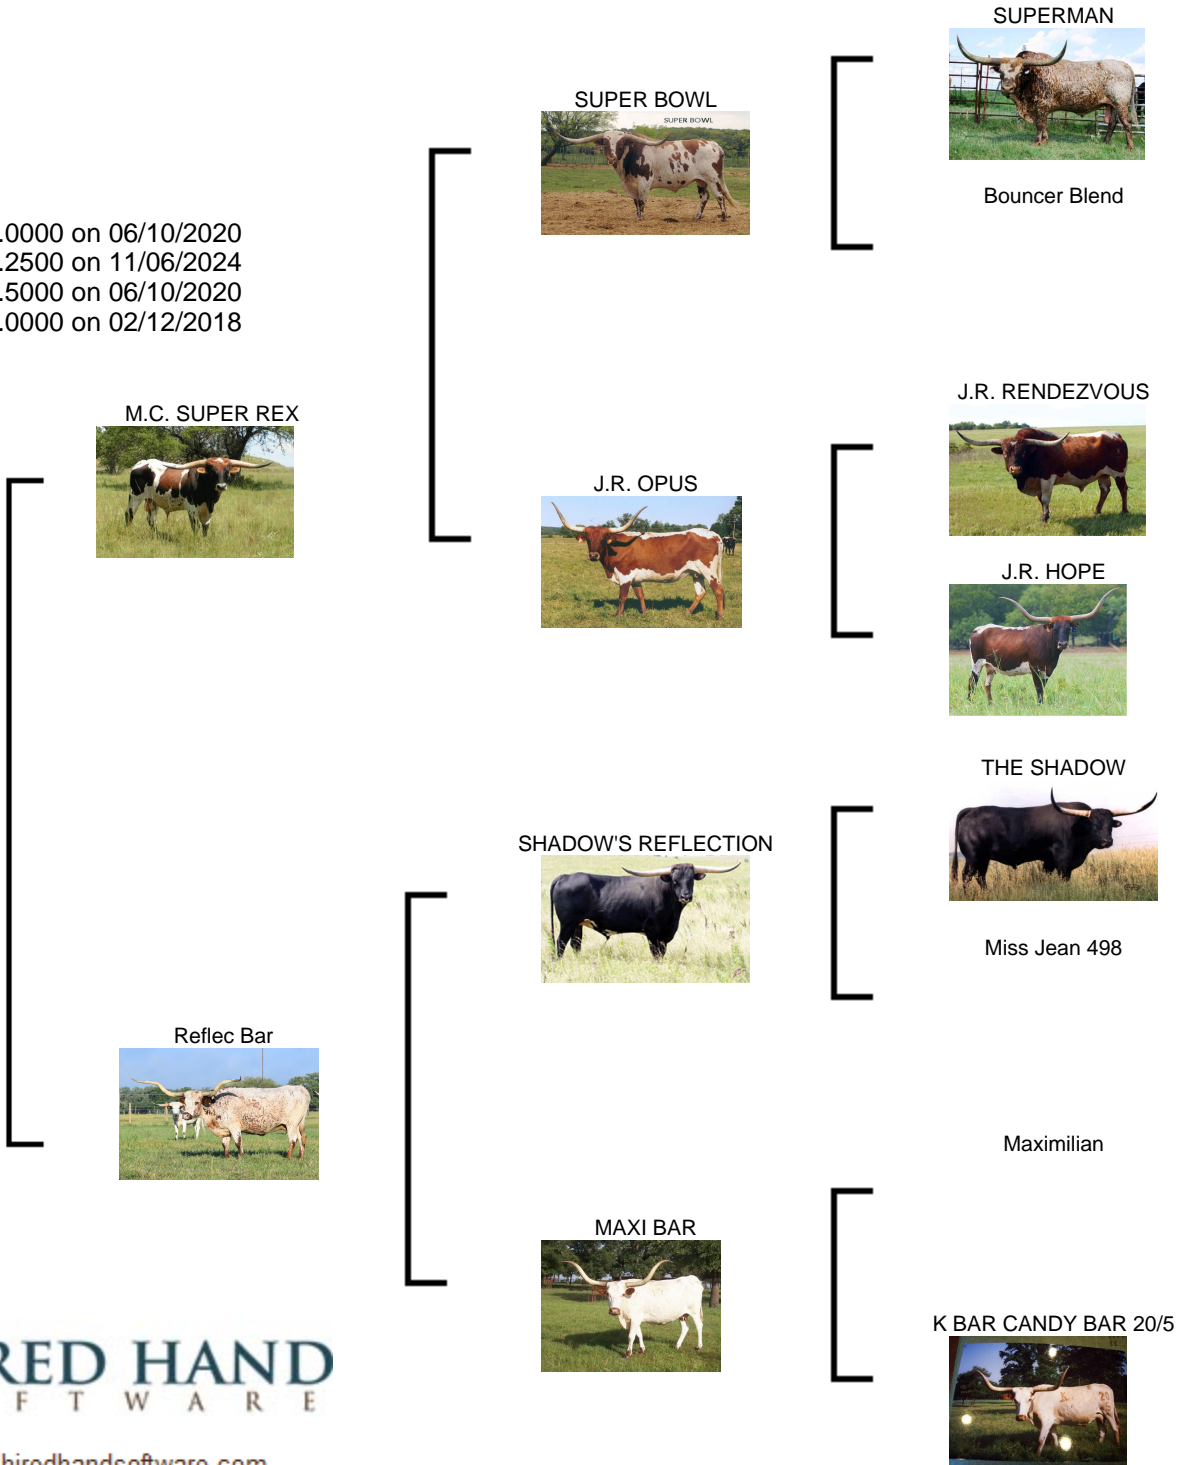

Courtesy of Hagler Longhorns

RJF Super Reflection- TAG R20

Date of Birth: 07/24/2010
Registration 1: ITLA # 255820
Registration 2: CAI324173*
Sale Price: \$
Breeder: Richard & Jeanne Filip
Owner: Keith & Marcia Hagler

Total Horn: 99.0000 on 06/10/2020
TTT: 88.2500 on 11/06/2024
Right Base: 12.5000 on 06/10/2020
Base: 14.0000 on 02/12/2018

RJF Super Reflection- TAG R20

<http://www.hiredhandsoftware.com>